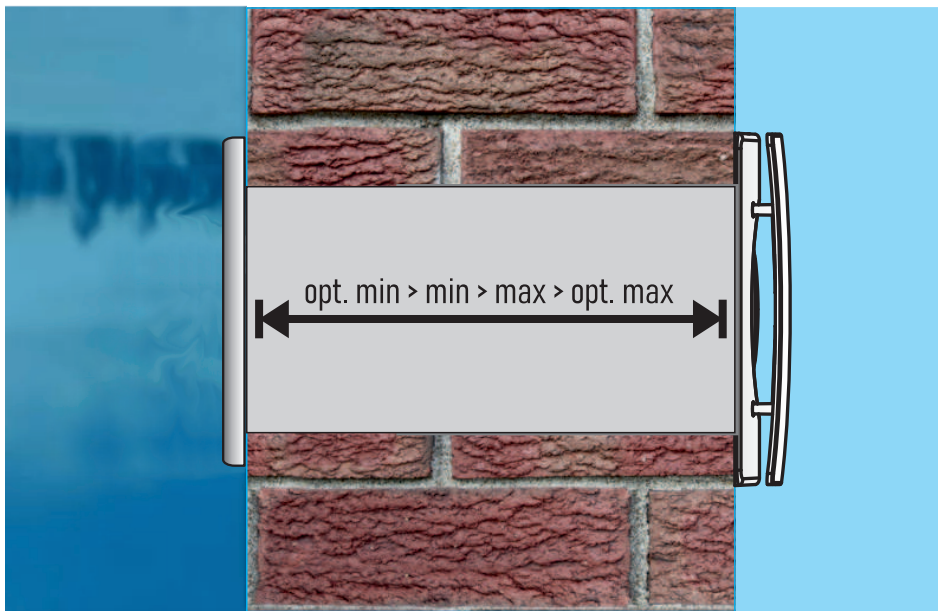

Possible wall thickness

RKP 10W, RKP 10G for :
Recduo 100,
Ecomcomfort 100

RKP 20W, RKP 20G for :
Recduo 150,
Ecomcomfort 160,
Ecomcomfort Smart,
Sitali,
Rhinocomfort

AP2010 for :
Recduo 100,
Ecomcomfort 100

AP2016 for :
Recduo 150,
Ecomcomfort 160,
Ecomcomfort Smart,
Sitali,
Rhinocomfort

***Option minimum**

You may need a flat exterior grille e.g.: RKP10W

**** Standard**

For this wall thickness you do not need additional elements.

***** Option maximum**

You may need an extension tube e.g.: AP2010

	RECDUO 100	RECDUO 150	ECOCOMFORT 100	ECOCOMFORT 160	RHINOComfort	ECOCOMFORT SMART	FLOW EASY ELITE, PLUS
Option minimum* cm	22	26	21	18	18	20	1
Standard minimum** cm	30	34	30	28	28	28	10
Standard maximum** cm	50	50	57	53	53	53	50
Option maximum*** cm	100	100	100	100	100	100	400