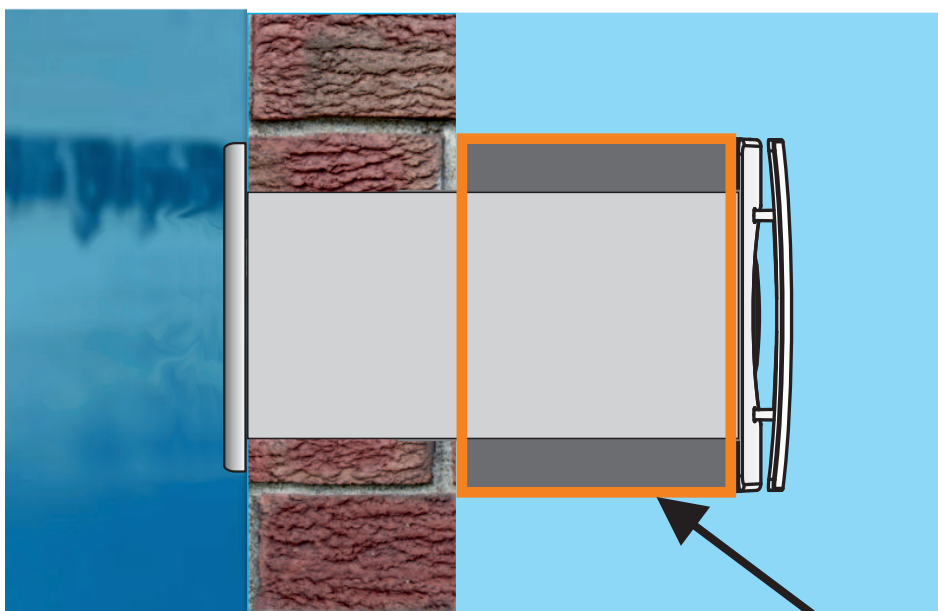

AP2016 for :
Recduo 150,
Ecomcomfort 160,
Ecomcomfort Smart,
Sitali,
Rhinocomfort

***Option minimum**

You may need a flat exterior grille e.g.: RKP10W

**** Standard**

For this wall thickness you do not need additional elements.

An alternative to thinner walls.

Example.
Easy to make and aesthetic housing.
Made of 4 furniture panels.